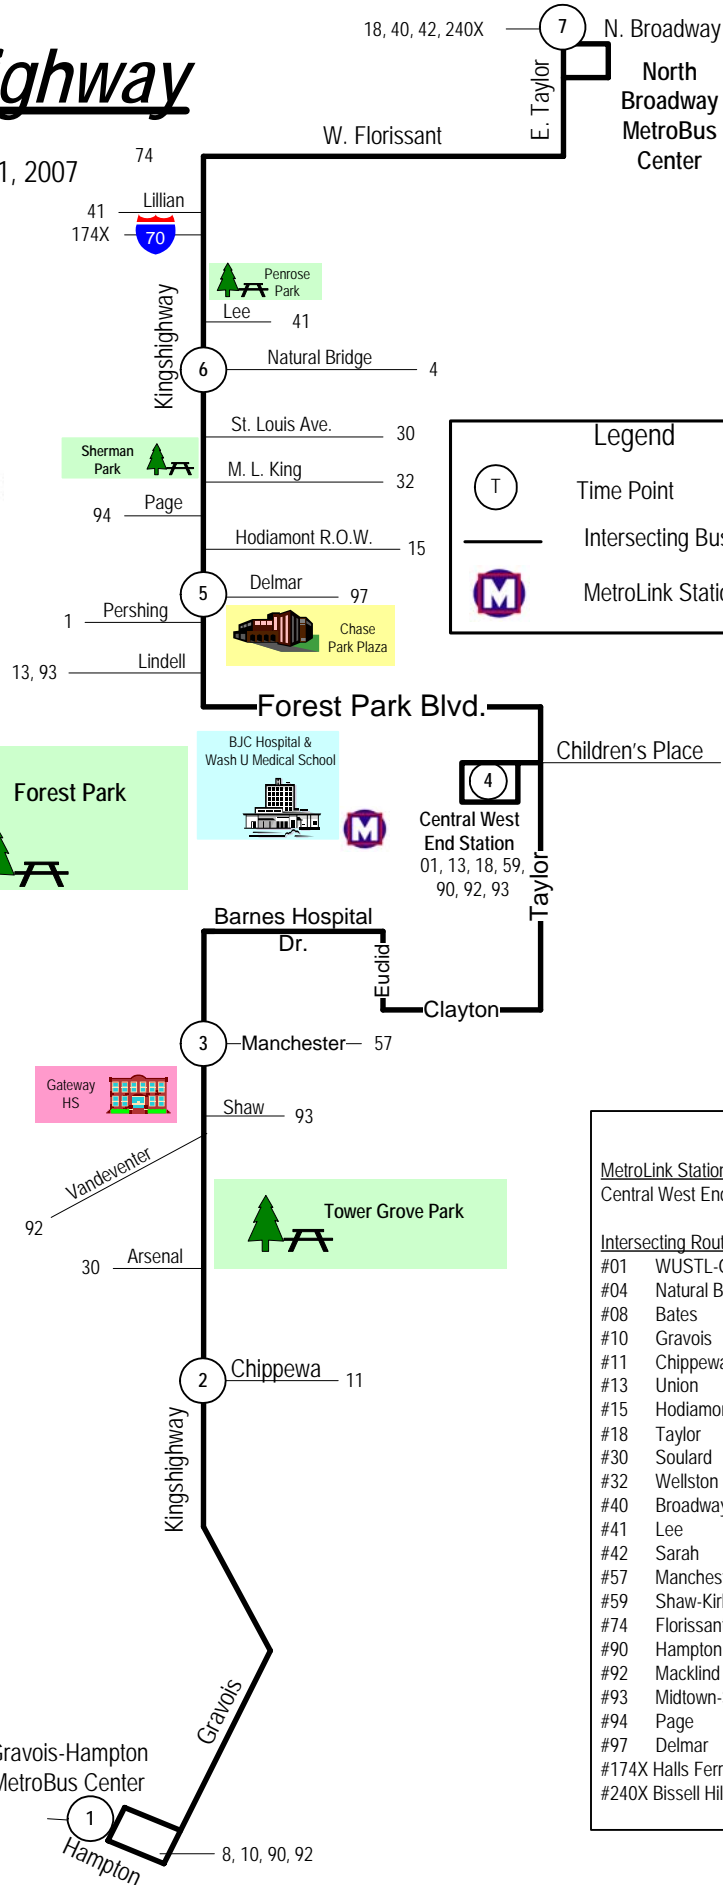

#95 Kingshighway

Effective Date: December 31, 2007

Legend

- Time Point
- Intersecting Bus Routes
- MetroLink Station

- MetroLink Stations
Central West End Station
- Intersecting Routes:
- #01 WUSTL-Gold
 - #04 Natural Bridge
 - #08 Bates
 - #10 Gravois
 - #11 Chippewa
 - #13 Union
 - #15 Hodiarnont
 - #18 Taylor
 - #30 Soulard
 - #32 Wellston ML King
 - #40 Broadway
 - #41 Lee
 - #42 Sarah
 - #57 Manchester
 - #59 Shaw-Kirkwood
 - #74 Florissant
 - #90 Hampton
 - #92 Macklind
 - #93 Midtown-So. County
 - #94 Page
 - #97 Delmar
 - #174X Halls Ferry
 - #240X Bissell Hills